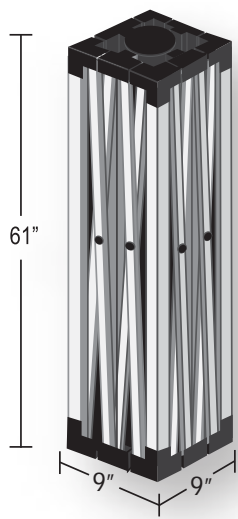

# Majestic High Peak 10x10

The KD majestic high peak 10x10 is ideal if you are looking for attention. The High Peak top is 14" taller than other canopies, giving you more exposure and printable area. You will stand out amongst all the others with the majestic high peak. Frame weighs 40 lbs.

## HARDWARE

- High strength aluminum frame
- 40% stronger and 25% lighter than steel units
- Zero assembly - no loose parts or ropes
- Two people set up in 30 seconds
- For indoor and outdoor use
- Dynidiom joint fittings (added strength and stability)
- Free wheel bag and ground spikes
- Taller center pole for added height

## PACKAGE INCLUDES

Qty	Item
1	10' x 10' Aluminum Frame
1	Fabric Top
1	Wheel Bag
4	12" Steel Spikes

\*\* Side panels, rail curtains & table cover are optional

## SHIPPING WEIGHTS & SIZES

Item	Weight	Shipping Box Size
Frame	45 lbs.	62" x 9" x 9"
Top, Wheel Bag & Spikes	19 lbs.	19" x 15" x 8"

\* All measurements are approximate