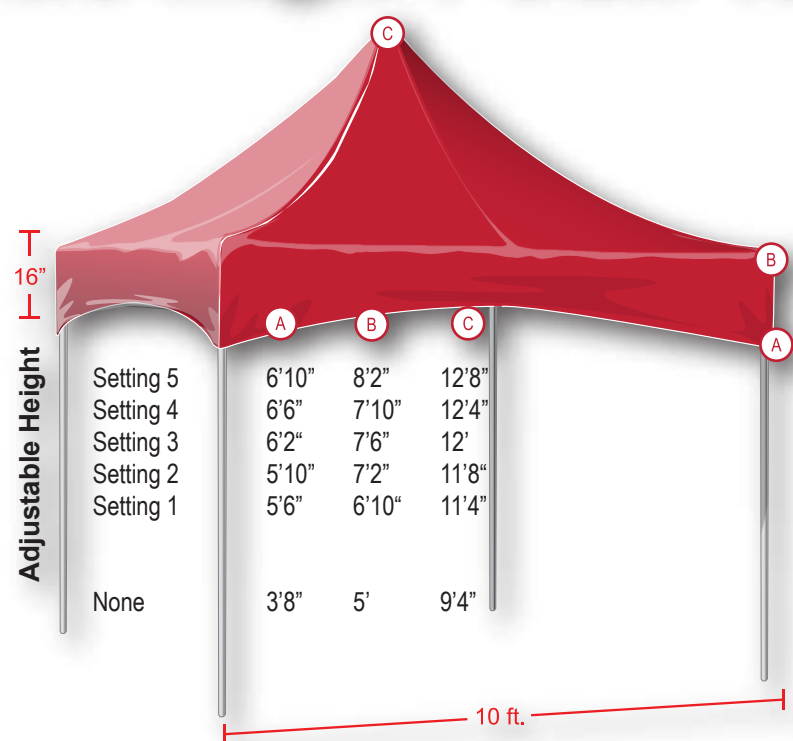

# Majestic High Peak 10x10

The KD majestic high peak 10x10 is ideal if you are looking for attention. The High Peak top is 14" taller than other canopies, giving you more exposure and printable area. You will stand out amongst all the others with the majestic high peak. Frame weighs 40 lbs.

## HARDWARE

- High strength aluminum frame
- 40% stronger and 25% lighter than steel units
- Zero assembly - no loose parts or ropes
- Two people set up in 30 seconds
- For indoor and outdoor use
- Dynidiom joint fittings (added strength and stability)
- Free wheel bag and ground spikes
- Taller center pole for added height

## PACKAGE INCLUDES

Qty	Item
1	10' x 10' Aluminum Frame
1	Fabric Top
1	Wheel Bag
4	12" Steel Spikes

\*\* Side panels, rail curtains & table cover are optional

## SHIPPING WEIGHTS & SIZES

Item	Weight	Shipping Box Size
Frame	45 lbs.	62" x 9" x 9"
Top, Wheel Bag & Spikes	19 lbs.	19" x 15" x 8"

\* All measurements are approximate