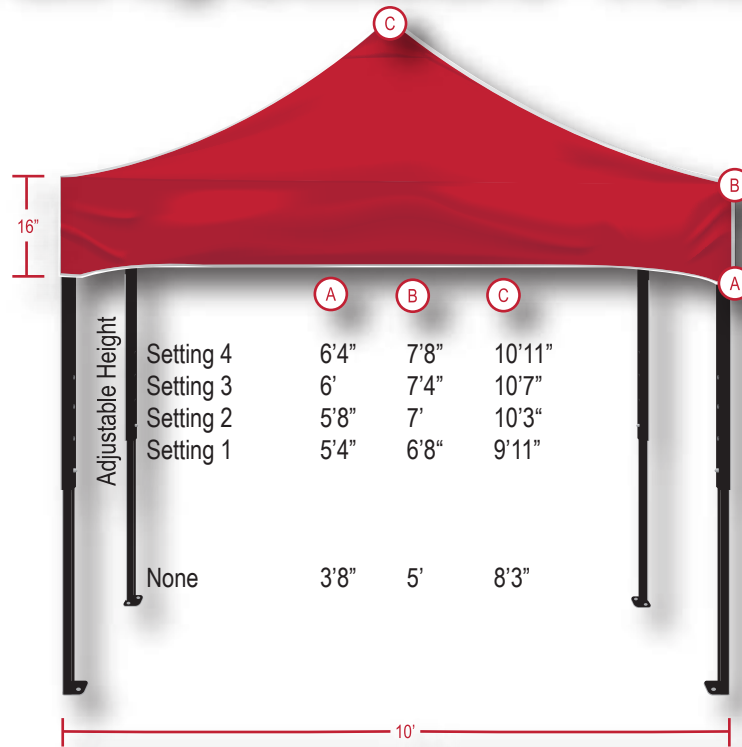

# PartyShade 10x10 K

The KD PartyShade, a one-piece pop-up canopy, is the perfect solution for individual consumers or businesses in need of a budget friendly canopy. This low cost unit features the same design as all of our aluminum units, but utilizes a more cost effective powder coated steel frame. 10'x10' frame weighs 50 lbs.

## PACKAGE INCLUDES

Qty	Item
1	10' x 10' Black Powder Coated Steel Frame
1	Fabric Top
1	Wheel Bag
4	12" Steel Spikes

\*\* Side panels, rail curtains & table cover are optional

## SHIPPING WEIGHTS & SIZES

Item	Weight	Shipping Box Size
Frame	53 lbs.	62" x 9" x 9"
Top, Wheel Bag & Spikes	19 lbs.	19" x 15" x 7"

\* All measurements are approximate