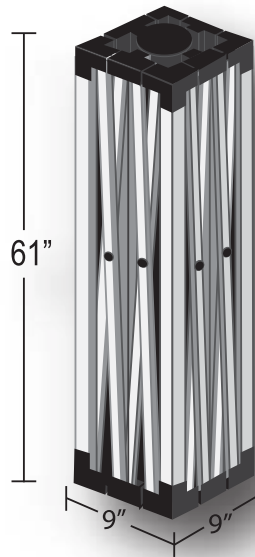

# PartyShade 10x10 K

The KD PartyShade, a one-piece pop-up canopy, is the perfect solution for individual consumers or businesses in need of a budget friendly canopy. This low cost unit features the same design as all of our aluminum units, but utilizes a more cost effective powder coated steel frame. 10'x10' frame weighs 50 lbs.

## HARDWARE

High strength black powder coated steel  
 Zero assembly - no loose parts or ropes  
 Two people set up in 30 seconds  
 For indoor and outdoor use  
 Free wheel bag and ground spikes