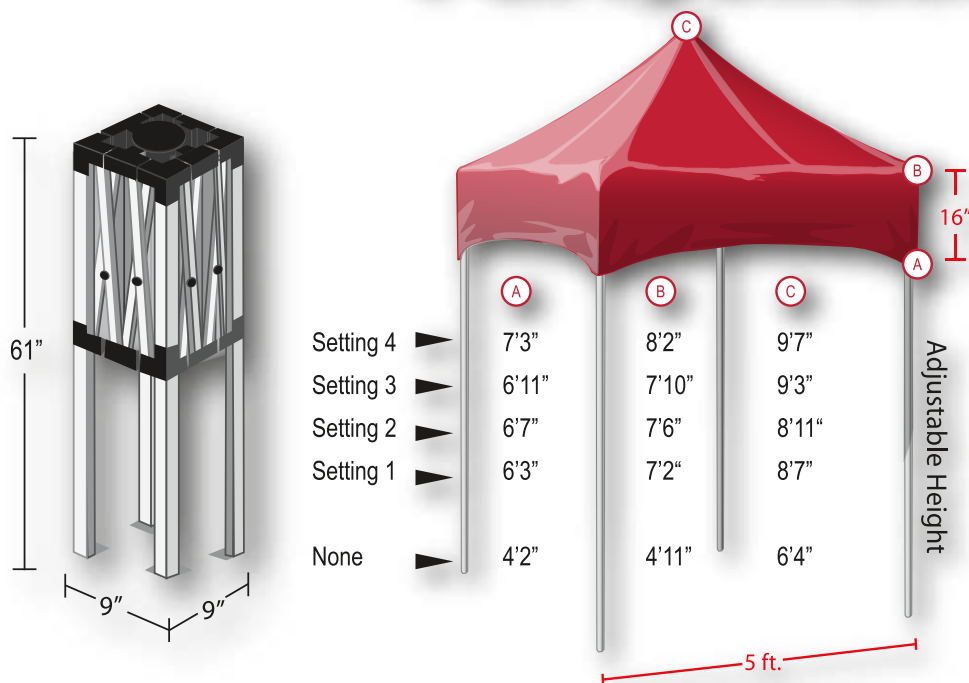

PartyShade 5x5

The KD PartyShade, a one-piece pop-up canopy, is the perfect solution for individual consumers or businesses in need of a budget friendly canopy. This low cost unit features the same design as all of our aluminum units, but utilizes a more cost effective powder coated steel frame. 5'x5' Frame weighs 34 lbs.

HARDWARE

High strength white powder coated steel
 Zero assembly - no loose parts or ropes
 Two people set up in 30 seconds
 For indoor and outdoor use
 Free ground spikes
 Wheel bag optional

PRINTING

Screen Print: We use a UV ink that is cured into the fabric. Durable and long lasting, allowing your logo to stand out!

** Side panels & rail curtains are optional

SHIPPING WEIGHTS & SIZES

Item	Weight	Shipping Box Size
Frame	37 lbs.	62" x 9" x 9"
Top, Wheel Bag & Spikes	14 lbs.	19" x 15" x 8"

* All measurements are approximate