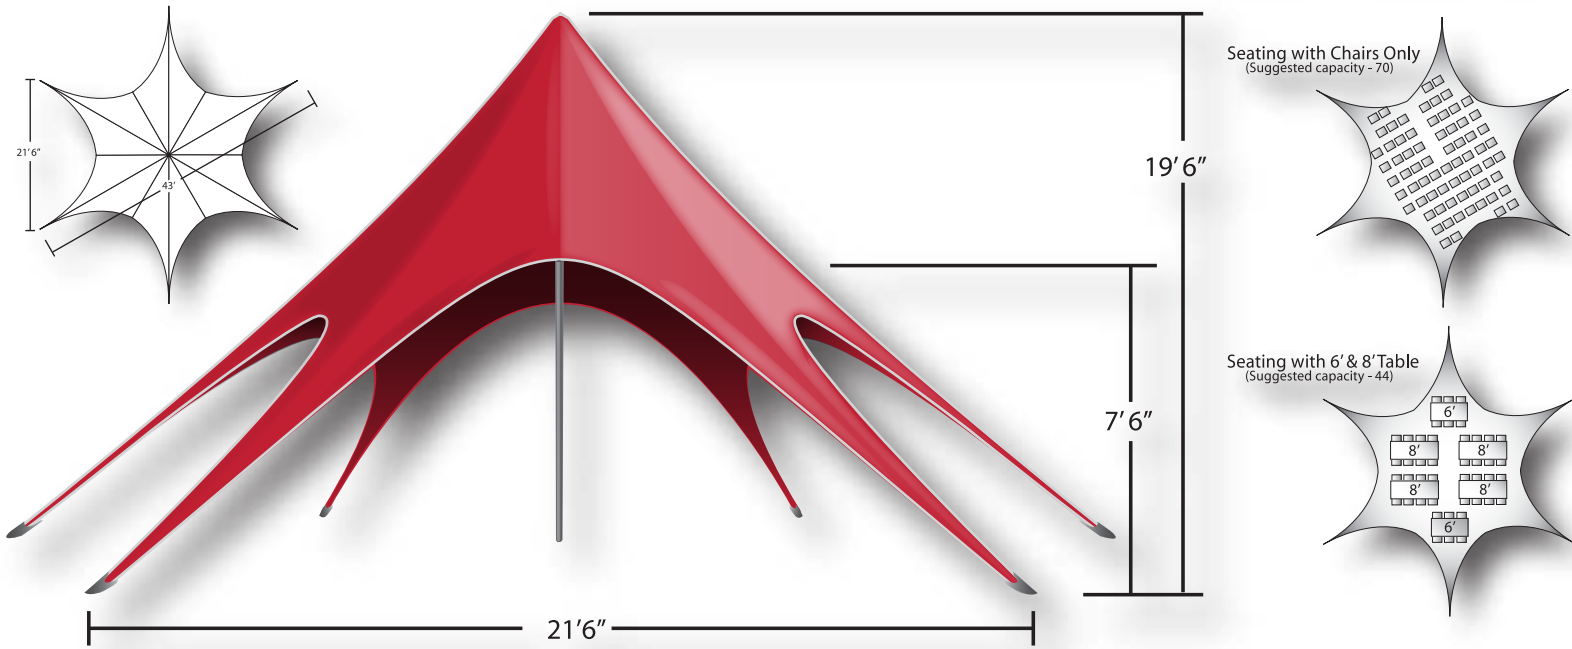

# Starshade 400

The KD StarShade tent is a tension fabric structure supported by a single center-pole and ground up tension. The StarShade 400 stands 19.6' tall, spans a 43 foot diameter, and seats approximately 44 people at banquet tables. The StarShade tents fold down into 3 carry bags, which fit in the truck of most standard vehicles. The unique design of the StarShade was invented by KD Kanopy. The six elegant arches give added visual appeal and at 7'6" high, offer ease in entering the covered area. Quickly set up the StarShade 400 in about 40-60 minutes.

## HARDWARE

High strength aluminum pole with built in jack  
 Minimal assembly  
 Two people set up in 40-60 minutes  
 For indoor and outdoor use  
 Bag, spikes & stake puller included

**Dye Sublimation:** Full color transfer that is ideal for indoor shows and the material is washable.

## SHIPPING WEIGHTS & SIZES

Item	Weight	Shipping Box Size
Poles	73 lbs.	12" x 12" x 58"
Top	50 lbs.	30" x 22" x 22"
Hardware	50 lbs.	8" x 8" x 45"

\* All measurements are approximate